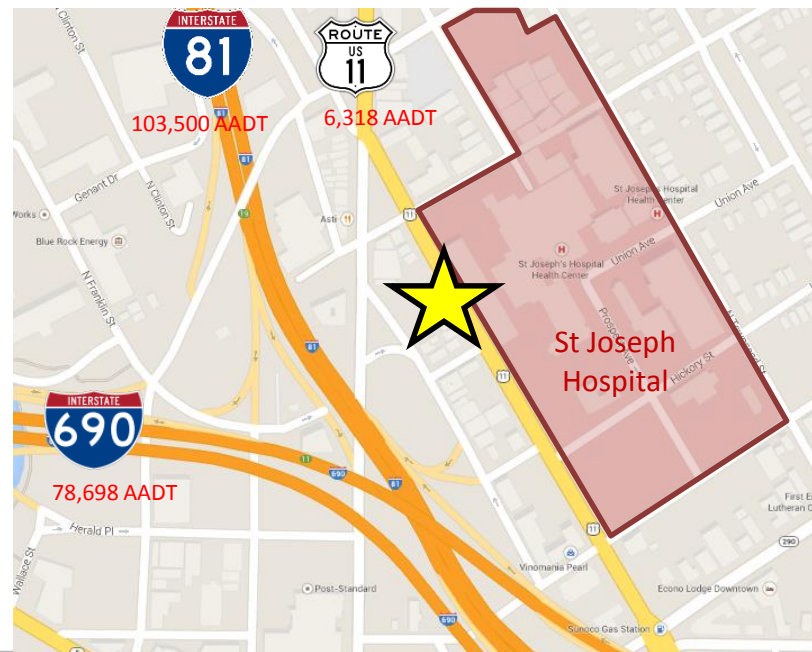

Contact Agents: Joe Zavaglia

www.TheIconCompanies.com

For More Information Please Call:
(315) 299-6292 or (315) 876-2033

The Icon Companies
250 S. Clinton St
Syracuse, NY 13202
TheIconCompanies.com