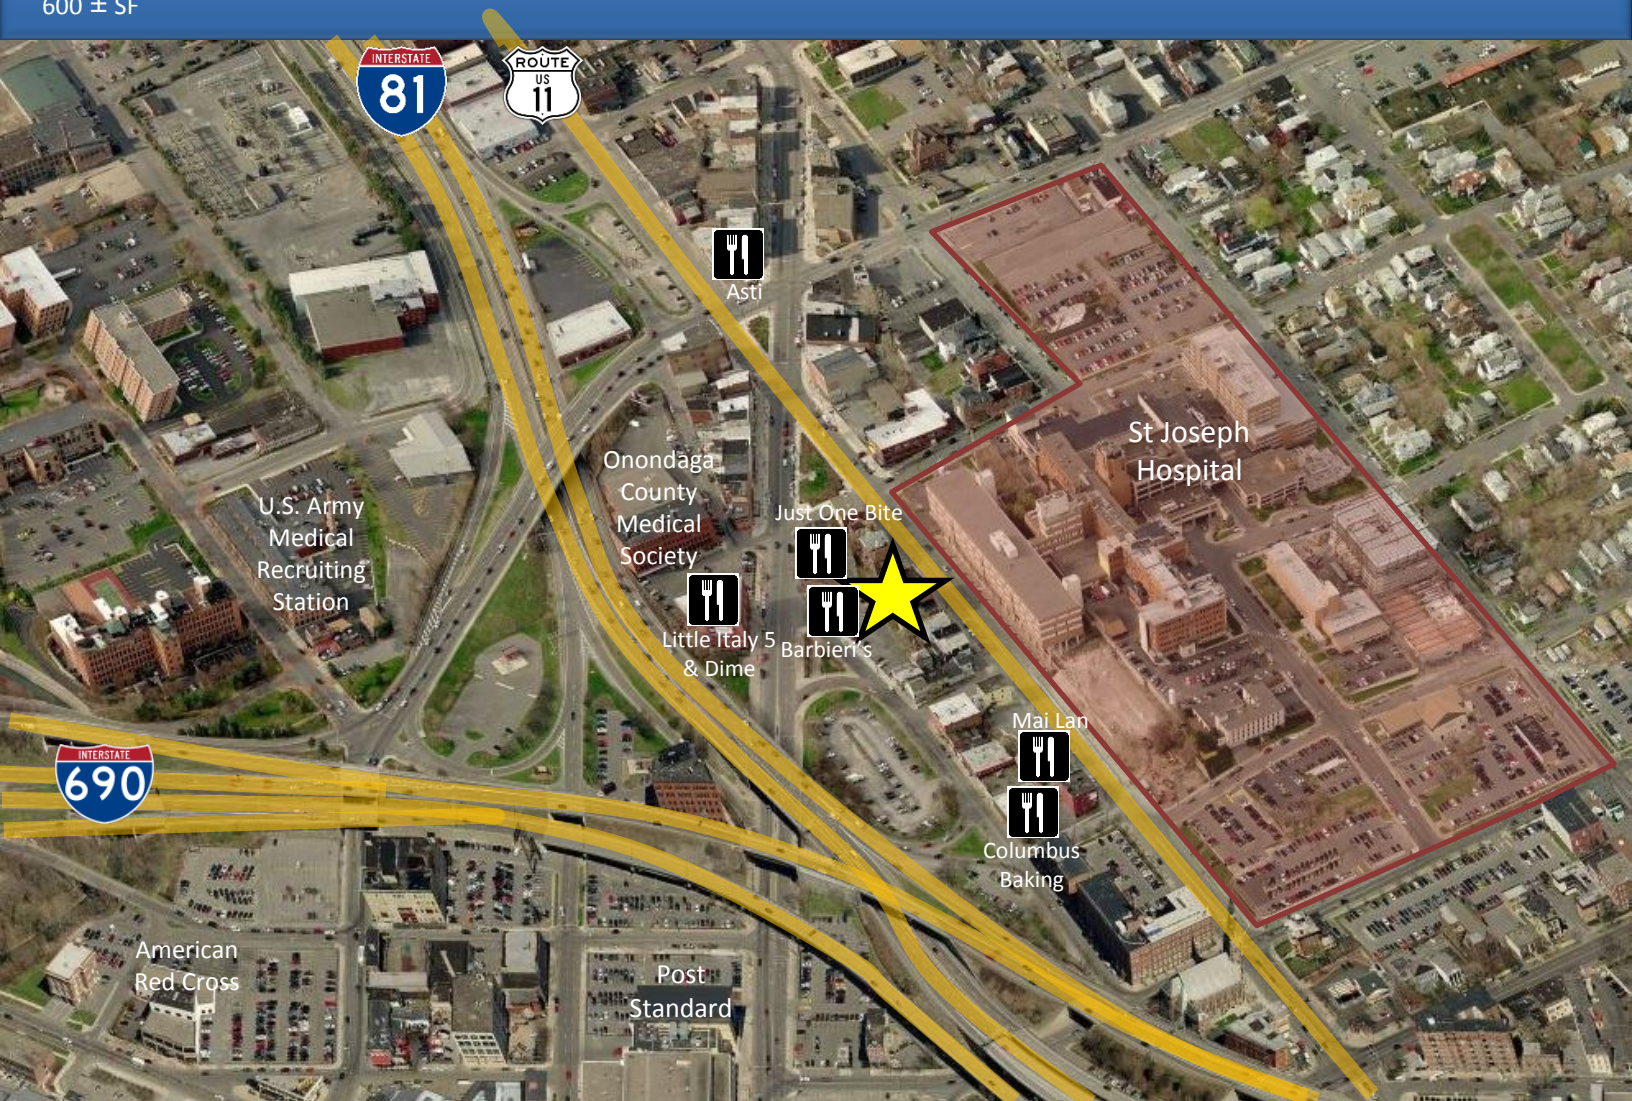

Great Location

- The building is located right next to St Joseph Hospital, by Route 11.
- Easy access to Interstates 81 and 690.

Contact Agents: Joe Zavaglia

www.TheIconCompanies.com

For More Information Please Call:
(315) 299-6292 or (315) 876-2033